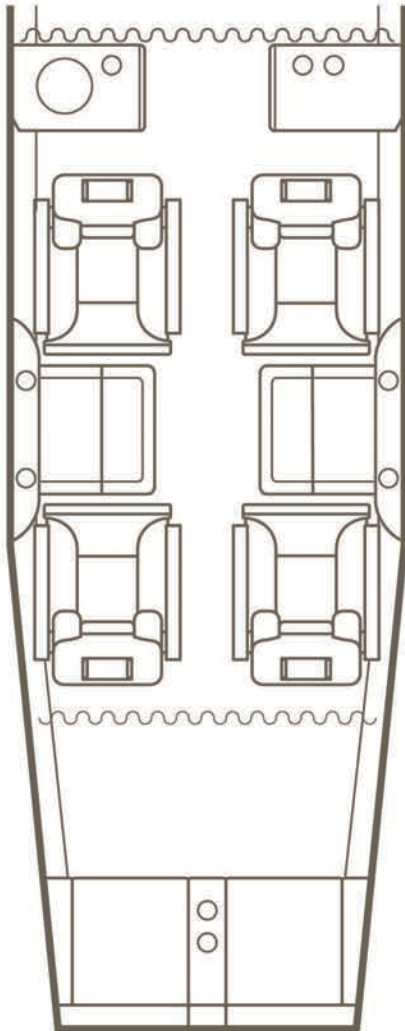

CUSTOM FLOOR PLANS

EXPERIENCE THE SKY LIKE NEVER BEFORE

Floor Plan F

Club
8-place including crew

Classic Features:

- 4 Executive or VLS Seats
- Belted 2 place divan seat w/clean flush toilet
- Wood veneer cabinetry
- Wool carpet
- Decorative lower sidewall fabric
- Aft close out curtain
- Reupholstered crew seat to match interior
- Crew seat frames painted to match leather
- Rewebed crew restraints to match leather
- Forward curtain
- Sidewall accent trim
- (2) single 110-volt outlets
- 2 executive tables
- Right-hand storage cabinet
- Left-hand refreshment cabinet