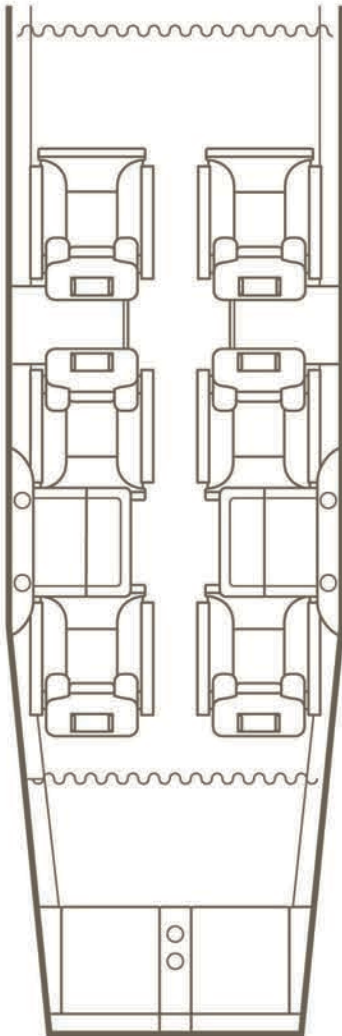

CUSTOM FLOOR PLANS

EXPERIENCE THE SKY LIKE NEVER BEFORE

Floor Plan B

Fwd. Club
10-place including crew

Classic Features:

- 6 Executive or VLS Seats
- Belted 2 place divan seat w/clean flush toilet
- Wood veneer cabinetry
- Wool carpet
- Decorative lower sidewall fabric
- Aft close out curtain
- Reupholstered crew seat to match interior
- Crew seat frames painted to match leather
- Rewebed crew restraints to match leather
- Forward curtain
- Sidewall accent trim
- (2) single 110 - volt outlets
- 2 executive tables
- Right-hand storage cabinet
- Left-hand refreshment cabinet

CUSTOM FLOOR PLANS

EXPERIENCE THE SKY LIKE NEVER BEFORE

Floor Plan C

Aft. Club
10-place including crew

Classic Features:

- 6 Executive or VLS Seats
- Belted 2 place divan seat w/clean flush toilet
- Wood veneer cabinetry
- Wool carpet
- Decorative lower sidewall fabric
- Aft close out curtain
- Reupholstered crew seat to match interior
- Crew seat frames painted to match leather
- Rewebed crew restraints to match leather
- Forward Curtain
- Sidewall accent trim
- (2) single 110-volt outlets
- 2 executive tables
- Mid-ship storage cabinet
- Mid-ship refreshment cabinet

CUSTOM FLOOR PLANS

EXPERIENCE THE SKY LIKE NEVER BEFORE

Floor Plan D

Half Club
11-place including crew

Classic Features:

- 7 Executive or VLS Seats
- Belted 2 place divan seat w/clean flush toilet
- Wood veneer cabinetry
- Wool carpet
- Decorative lower sidewall fabric
- Aft close out curtain
- Reupholstered crew seat to match interior
- Crew seat frames painted to match leather
- Rewebed crew restraints to match leather
- Forward curtain
- Sidewall accent trim
- (2) single 110-volt outlets
- 2 executive tables
- 1 Right-hand executive table
- Right-hand storage cabinet