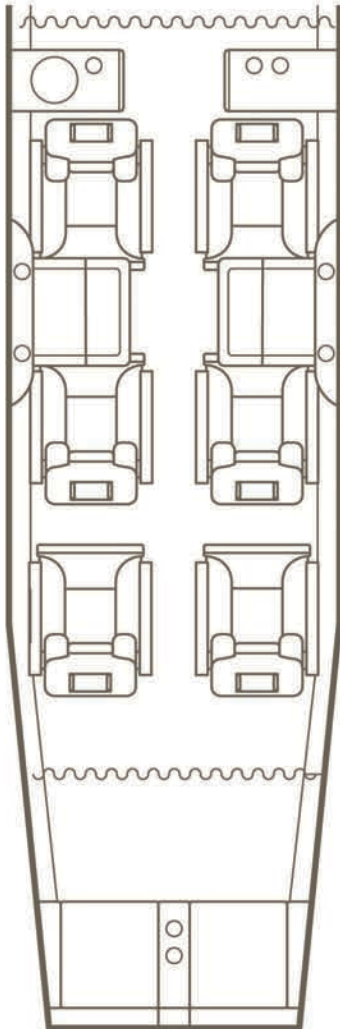

CUSTOM FLOOR PLANS

EXPERIENCE THE SKY LIKE NEVER BEFORE

Floor Plan B

Fwd. Club
10-place including crew

Classic Features:

- 6 Executive or VLS Seats
- Belted 2 place divan seat w/clean flush toilet
- Wood veneer cabinetry
- Wool carpet
- Decorative lower sidewall fabric
- Aft close out curtain
- Reupholstered crew seat to match interior
- Crew seat frames painted to match leather
- Rewebed crew restraints to match leather
- Forward curtain
- Sidewall accent trim
- (2) single 110 - volt outlets
- 2 executive tables
- Right-hand storage cabinet
- Left-hand refreshment cabinet