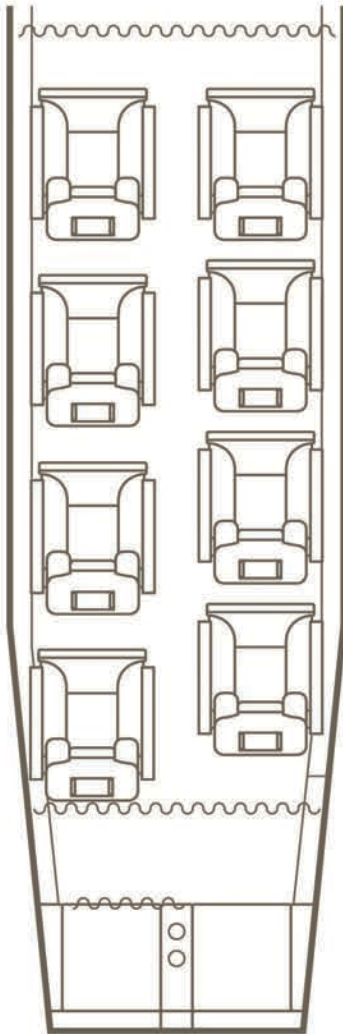

CUSTOM FLOOR PLANS

EXPERIENCE THE SKY LIKE NEVER BEFORE

Floor Plan E

Commuter
11-place including crew

Classic Features:

- 8 Executive or VLS Seats
- Belted 1 place seat w/clean flush toilet
- Wood veneer cabinetry
- Wool carpet
- Decorative lower sidewall fabric
- Aft close out curtain
- Reupholstered crew seat to match interior
- Crew seat frames painted to match leather
- Rewebed crew restraints to match leather
- Forward curtain
- Sidewall accent trim
- (2) single 110-volt outlets