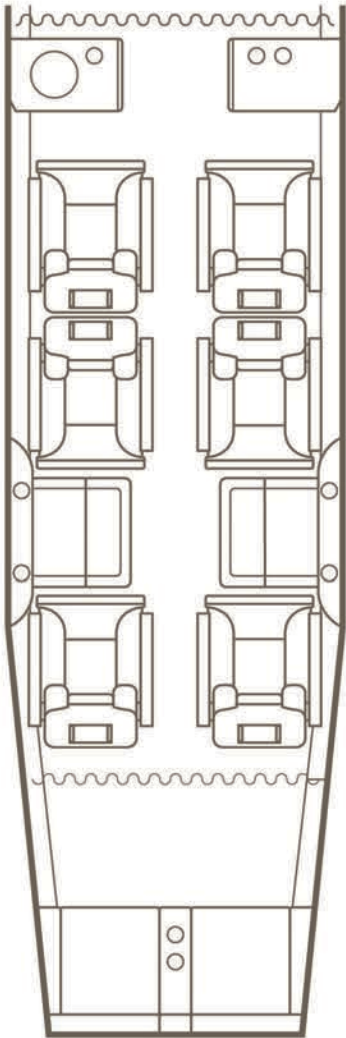

Silver Entertainment Package

- Three sidewall-mounted 7" Rosen screens
- DVD player with remote sensor
- Six wireless headsets

CUSTOM FLOOR PLANS

EXPERIENCE THE SKY LIKE NEVER BEFORE

Floor Plan A

Aft. Club
10-place including crew