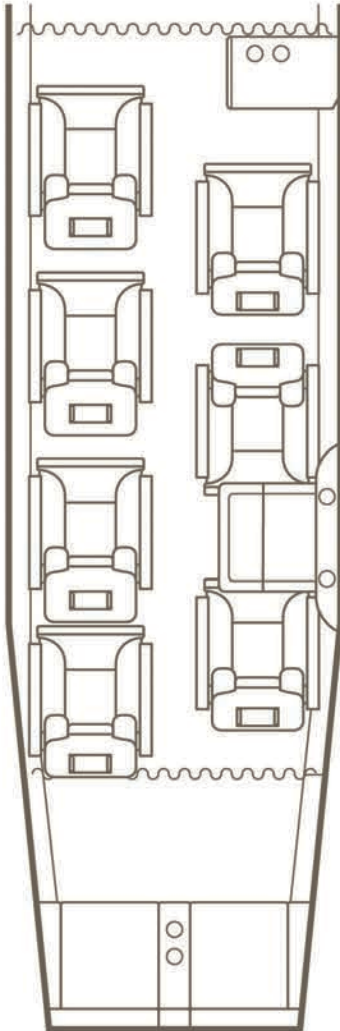

CUSTOM FLOOR PLANS

EXPERIENCE THE SKY LIKE NEVER BEFORE

Floor Plan B

Fwd. Club
10-place including crew

Classic Features:

- 6 Executive or VLS Seats
- Belted 2 place divan seat w/clean flush toilet
- Wood veneer cabinetry
- Wool carpet
- Decorative lower sidewall fabric
- Aft close out curtain
- Reupholstered crew seat to match interior
- Crew seat frames painted to match leather
- Rewebed crew restraints to match leather
- Forward curtain
- Sidewall accent trim
- (2) single 110 - volt outlets
- 2 executive tables
- Right-hand storage cabinet
- Left-hand refreshment cabinet

CUSTOM FLOOR PLANS

EXPERIENCE THE SKY LIKE NEVER BEFORE

Floor Plan C

Aft. Club
10-place including crew

Classic Features:

- 6 Executive or VLS Seats
- Belted 2 place divan seat w/clean flush toilet
- Wood veneer cabinetry
- Wool carpet
- Decorative lower sidewall fabric
- Aft close out curtain
- Reupholstered crew seat to match interior
- Crew seat frames painted to match leather
- Rewebed crew restraints to match leather
- Forward Curtain
- Sidewall accent trim
- (2) single 110-volt outlets
- 2 executive tables
- Mid-ship storage cabinet
- Mid-ship refreshment cabinet

CUSTOM FLOOR PLANS

EXPERIENCE THE SKY LIKE NEVER BEFORE

Floor Plan D

Half Club
11-place including crew

Classic Features:

- 7 Executive or VLS Seats
- Belted 2 place divan seat w/clean flush toilet
- Wood veneer cabinetry
- Wool carpet
- Decorative lower sidewall fabric
- Aft close out curtain
- Reupholstered crew seat to match interior
- Crew seat frames painted to match leather
- Rewebed crew restraints to match leather
- Forward curtain
- Sidewall accent trim
- (2) single 110-volt outlets
- 2 executive tables
- 1 Right-hand executive table
- Right-hand storage cabinet